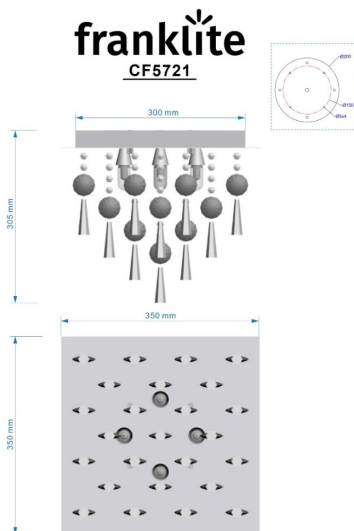

## 350mm Square Flush IP44 C rystal

CF5721

Fitting with a mass of crystal glass drops on a chrome finish ceiling plate. Rated IP44.

### Arrangement

4 Light

### Line Drawing Image