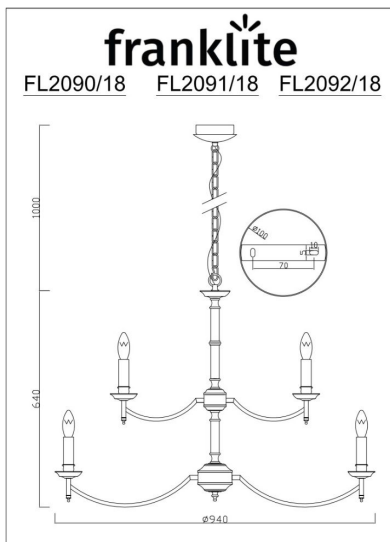

Petrushka 18lt Fitting

FL2090/18

Product Family

Petrushka

In chrome finish.

Finish

Chrome

Arrangement

18 Light

Fixture Type

Pendant

Line Drawing Image

Product Specifications

Shaded Lamp Max	: 40 W
Insulation	: Class 1 - single insulation, earthed
Fire Restriction	: No restriction
IP Rating	: 20
Number of Lamps	: 18
Lamp cap	: E14
Lamp Code	: L305
Lamp Max	: 10 W
Lumens	: 8460
LED K	: 2700
Height	: 720mm
Stock Weight	: 10.10 kg
Diameter	: 940 mm
Min Drop	: 850 mm
Max Drop	: 1720 mm
Dimmable	: Yes