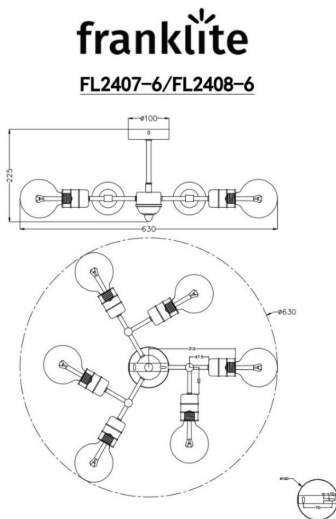

### Arrangement

6 Light

### Fixure Type

Ceiling / Wall

### Line Drawing Image

### Product Specifications

Insulation	: Class 1 - single insulation, earthed
IP Rating	: 20
Number of Lamps	: 6
Lamp cap	: E27
Lamp Code	: L323
Lamp Max	: 40 W
Lumens	: 2100
LED K	: 2300
Height	: 230mm
Stock Weight	: 1.70 kg
Diameter	: 65.00 mm