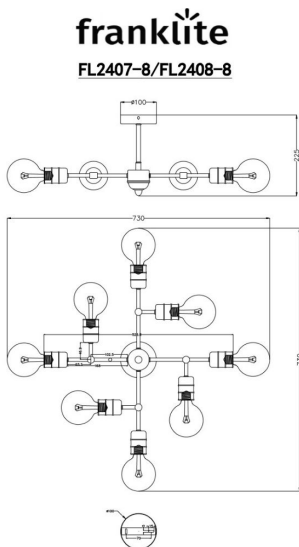

Imact 8 light Fitting

FL2407-8

Product Family

Impact

In antique brass finish. Designed for use with exposed decorative filament LED lamps.

Finish

Antique Brass

Arrangement

8 Light

Fixture Type

Ceiling / Wall

Line Drawing Image

Product Specifications

| | |
|-----------------|--|
| Insulation | : Class 1 - single insulation, earthed |
| IP Rating | : 20 |
| Number of Lamps | : 8 |
| Lamp cap | : E27 |
| Lamp Code | : L322 |
| Lamp Max | : 40 W |
| Lumens | : 2560 |
| LED K | : 2100 |
| Height | : 230mm |
| Stock Weight | : 2.00 kg |
| Diameter | : 750 mm |
| Dimmable | : Yes |