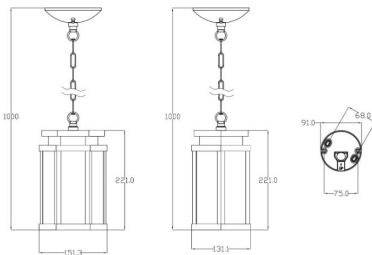

1 Light

Fixure Type

Pendant

Line Drawing Image

franklite

EXT6624

Product Specifications

Insulation	: Class 1 - single insulation, earthed
IP Rating	: 44
Number of Lamps	: 1
Lamp cap	: E27
Lamp Code	: L320
Lamp Max	: 15 W
Lumens	: 500
LED K	: 2300
Height	: 280mm
Stock Weight	: 1.63 kg
Diameter	: 150 mm
Min Drop	: 370 mm
Max Drop	: 1000 mm
Dimmable	: Yes